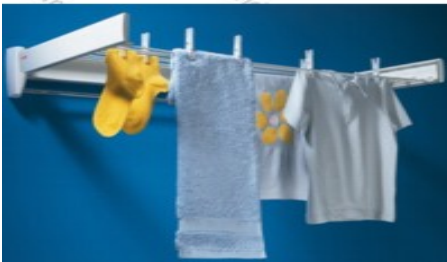

Leifheit Telegant 100 Wall Mounted Clothes Airer

Width 1028 mm | Mounting Hole Distance 944 mm
Total Airer Drying Area: 9 metres
8 x 100mm Slide away rails with a fixed towel bar.
Easy to fix: Screws, hooks, wall plugs and instructions included.
Solid construction made of corrosion resistant materials.

LE-83150-AS £45.71