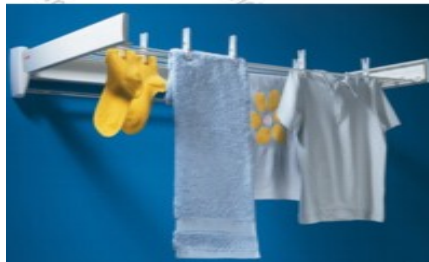

Leifheit Telegant 70 Wall Mounted Clothes Airer

Width 702 mm | Mounting Hole Distance 623 mm
Total Airer Drying Area: 4.2 metres
5 x 70mm Slide away rails with a fixed towel bar.
Easy to fix: Screws, hooks, wall plugs and instructions included.
Solid construction made of corrosion resistant materials.

LE-83250-AS £31.18