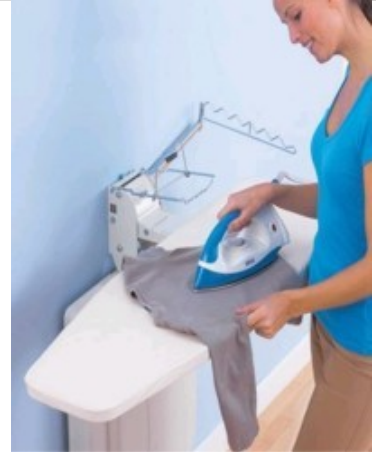

Wall Mounted Ironing Board Ironing Centre Cover

Cotton Cover.
Plain Cream in colour.
Designed to be a perfect fit.
Better Ironing results.
40 degree C washable none-bleed cover.

WALLMOUNTCOVER-IBC £19.99