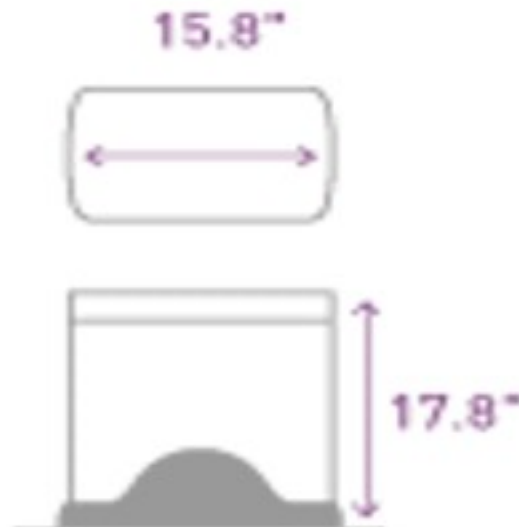

PRODUCT EDITORIAL FOR IMMEDIATE RELEASE

Issued: Thursday, July 02, 2009

Why the Laundry Company decided to select the Simplehuman 25 Litre Rectangular Kitchen Bin to add to their range of Kitchen bins.

The Laundry Company responded to their customer's requests for Kitchen bins, and included the Simplehuman 25 Litre Rectangular Kitchen Bin as an ideal choice. The Kitchen bins forms a major part of the Laundry Company business based in Warwickshire and the Simplehuman 25 Litre Rectangular Kitchen Bin has proven to be a major seller from their website located at www.kitchenbinshop.co.uk.

Brian Trappett, Marketing Manager of the Laundry Company told us; "We wanted to find Kitchen bins that offered our customers very best value for money whilst being both rugged and pleasing to the eye. We felt that the manufacturers warranty of 10 Years would give our customers the confidence in the Simplehuman 25 Litre Rectangular Kitchen Bin. In addition, The space efficient design makes this kitchen bin ideal for snug placement against a flat edge or flush against the wall. The lid locks open for longer chores and closes whisper quiet with our damping technology. wide, comfortable power-assi"

The Simplehuman 25 Litre Rectangular Kitchen Bin can be seen with full details along with many other relevant products on our internet shop located here; www.kitchenbinshop.co.uk

Simplehuman High Quality Construction supported by a 10 Year Warranty. | Total Capacity: 25 Litres

Colours: Main: Brushed Stainless Steel | Lid: Brushed Stainless Steel | Dimensions: Height: 450