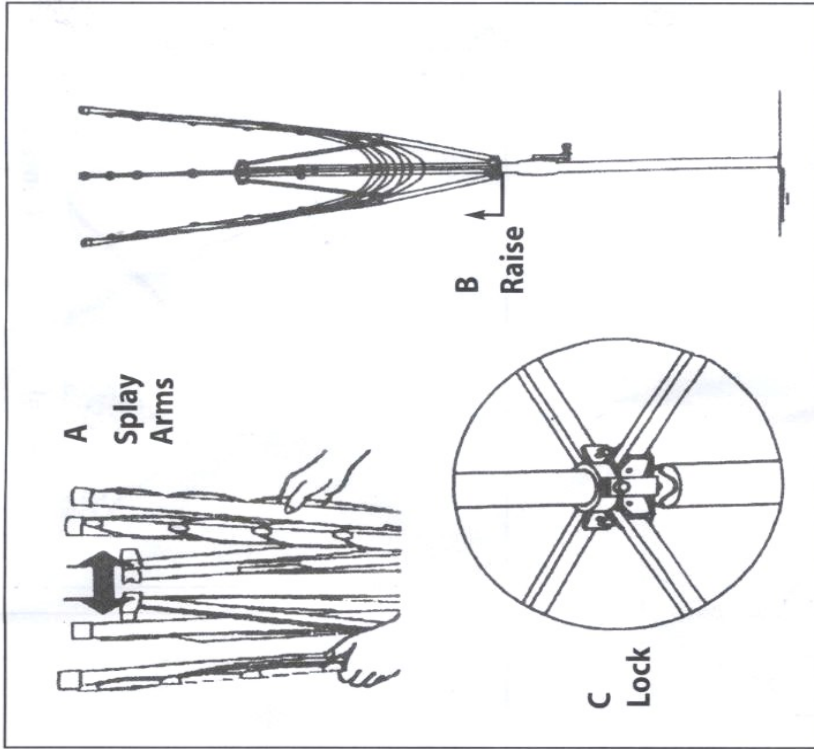

Supporting the Code for sustainable homes. Energy efficiency, waste recycling, ecology, health and well being.

The UK's Number 1 Supplier for Recycling Bins, Clothes Airers & ECO Dryers, Cleaning Products, Replacement Ironing Board Covers, Ironing Boards, Kitchen Bins, Fireproof bins, Industrial bins and Cigarette Bins.

www.LaundryCompany.co.uk

Laundry Company Limited
Unit 9 Cheatles Bridge
Bodmoor Heath
North Warwickshire, B76 9JD

Telephone: 01827 874 100

Fax: 01827 874 200

Email: sales@laundrycompany.co.uk

RAISE

TENSION

OPENING

ASSEMBLY