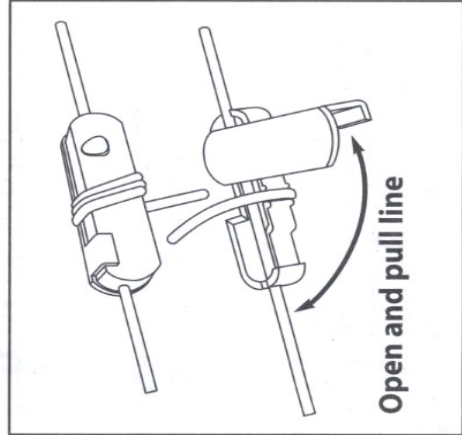

Supporting the Code for sustainable homes. Energy efficiency, waste recycling, ecology, health and well being.

The UK's Number 1 Supplier for Recycling Bins, Clothes Airers & ECO Dryers, Cleaning Products, Replacement Ironing Board Covers, Ironing Boards, Kitchen Bins, Fireproof bins, Industrial bins and Cigarette Bins.

www.LaundryCompany.co.uk

Laundry Company Limited
Unit 9 Cheatles Bridge
Bodmoor Heath
North Warwickshire, B76 9JD

Telephone: 01827 874 100

Fax: 01827 874 200

Email: sales@laundrycompany.co.uk

RAISE

TENSION

OPENING

ASSEMBLY